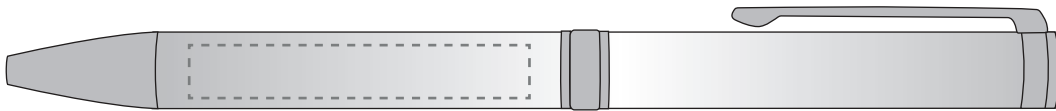

Your Ref:	Quantity:	Product Code: TPC780701
Our Ref:	Version: 1	Product Colour: STEEL

**PRINTING CONCERNS:**

We stock this item in the following colours

**PANTONE REFERENCE(S)**

- Colour 1
- Colour 2
- Colour 3
- Colour 4

ARTWORK SCALE 100%

ARTWORK SCALE 100%  
Side Print Area:  
45mm x 7mm

**The dashed line is to demonstrate print area and will not appear on your printed item**

**PLEASE NOTE:**

- All colours including print and product are for visual purposes only and should not be regarded as the actual colour of the product and print.
- Some products may vary from batch to batch and may differ from previous orders.
- The colour and texture of a product can also have an effect on the final print colour.
- By approving this order we accept that you understand these terms.